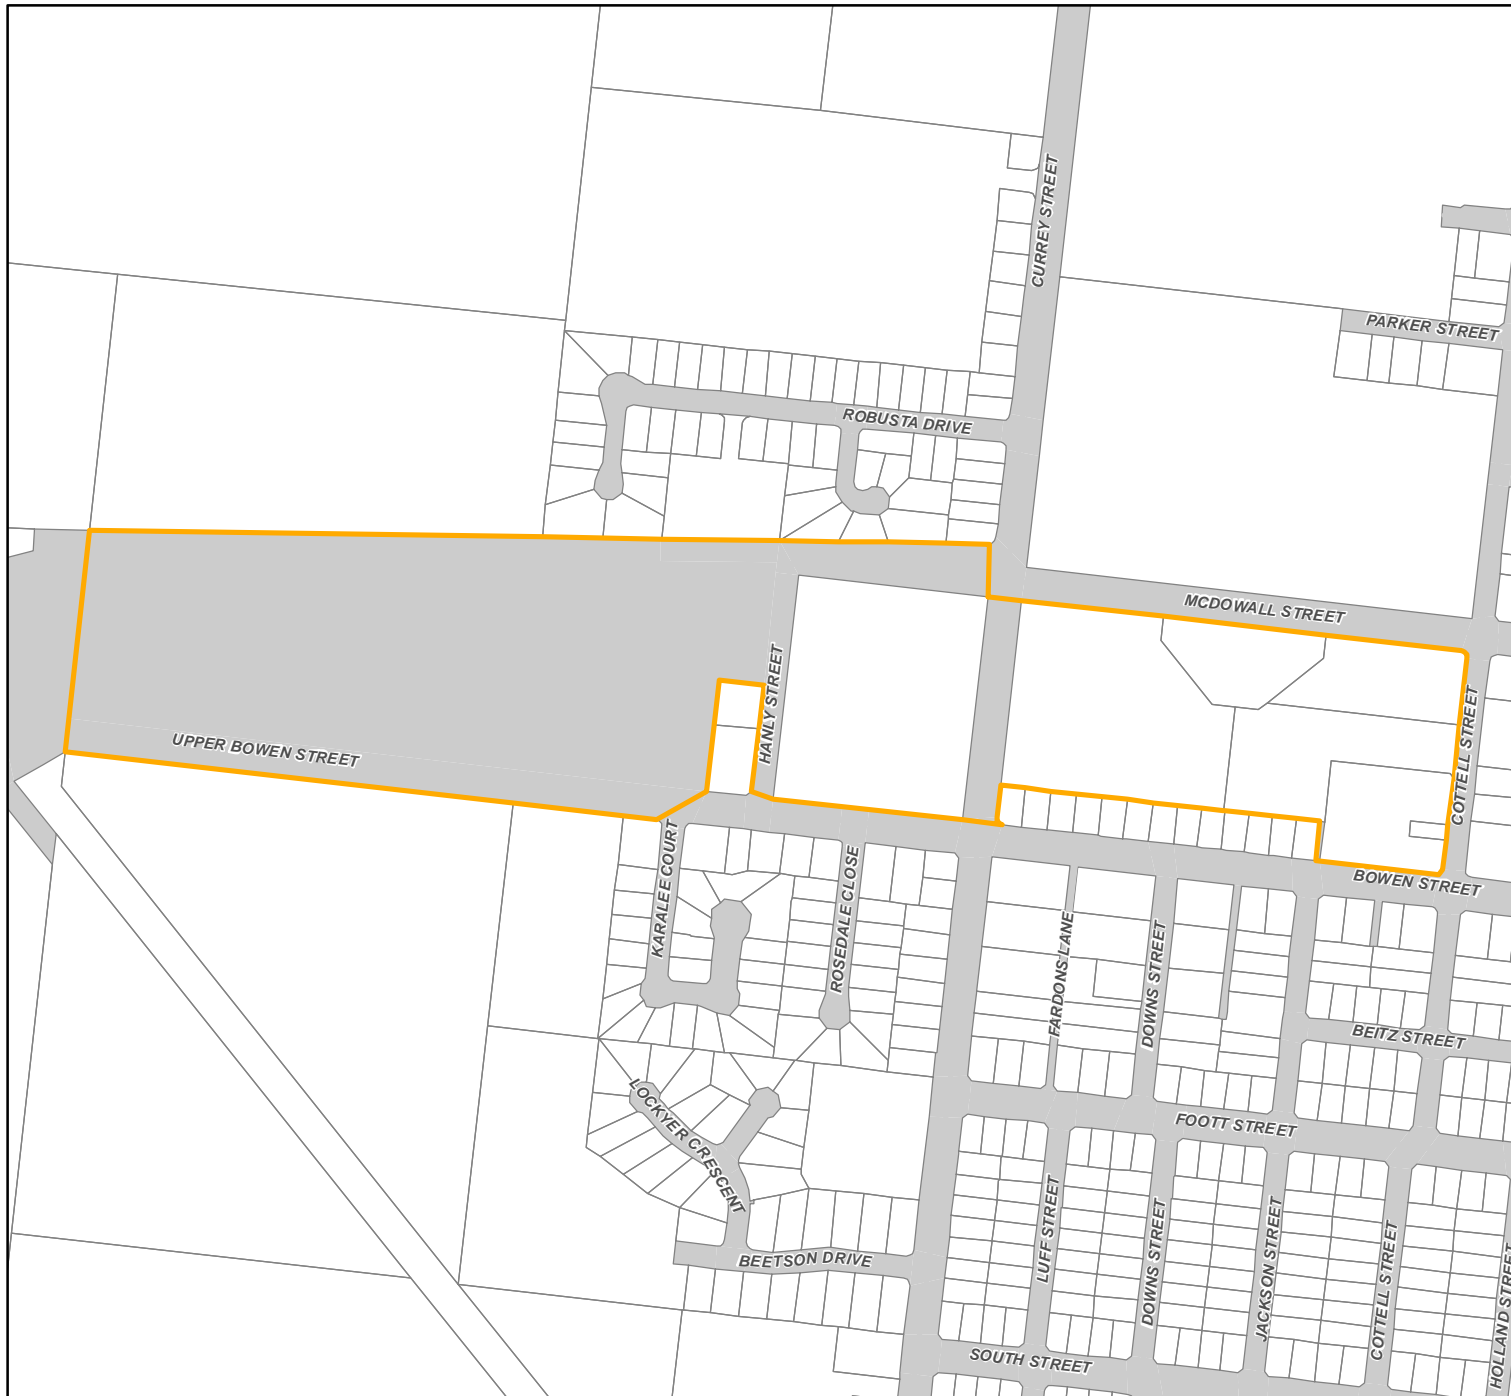

Map No. UDA9 - Bowen Street, Roma Urban Development Area

Key

-  Roma UDA Boundary
-  Cadastre
-  Casement

Source: Digital Cadastre Database, Department of Environment and Resource Management February 2010

Map generated by Spatial Services Branch of the Department of Infrastructure and Planning.

While every care is taken to ensure the accuracy of this product the Department of Infrastructure and Planning and the Department of Environment and Resource Management make no representations or warranties about the accuracy, reliability, completeness or suitability for any particular purpose and disclaims all responsibility and all liability (including without limitation, liability in negligence) for all expenses, losses, damages (including indirect or consequential damage) and costs you may incur as a result of the product being inaccurate or incomplete in any way or for any reason.