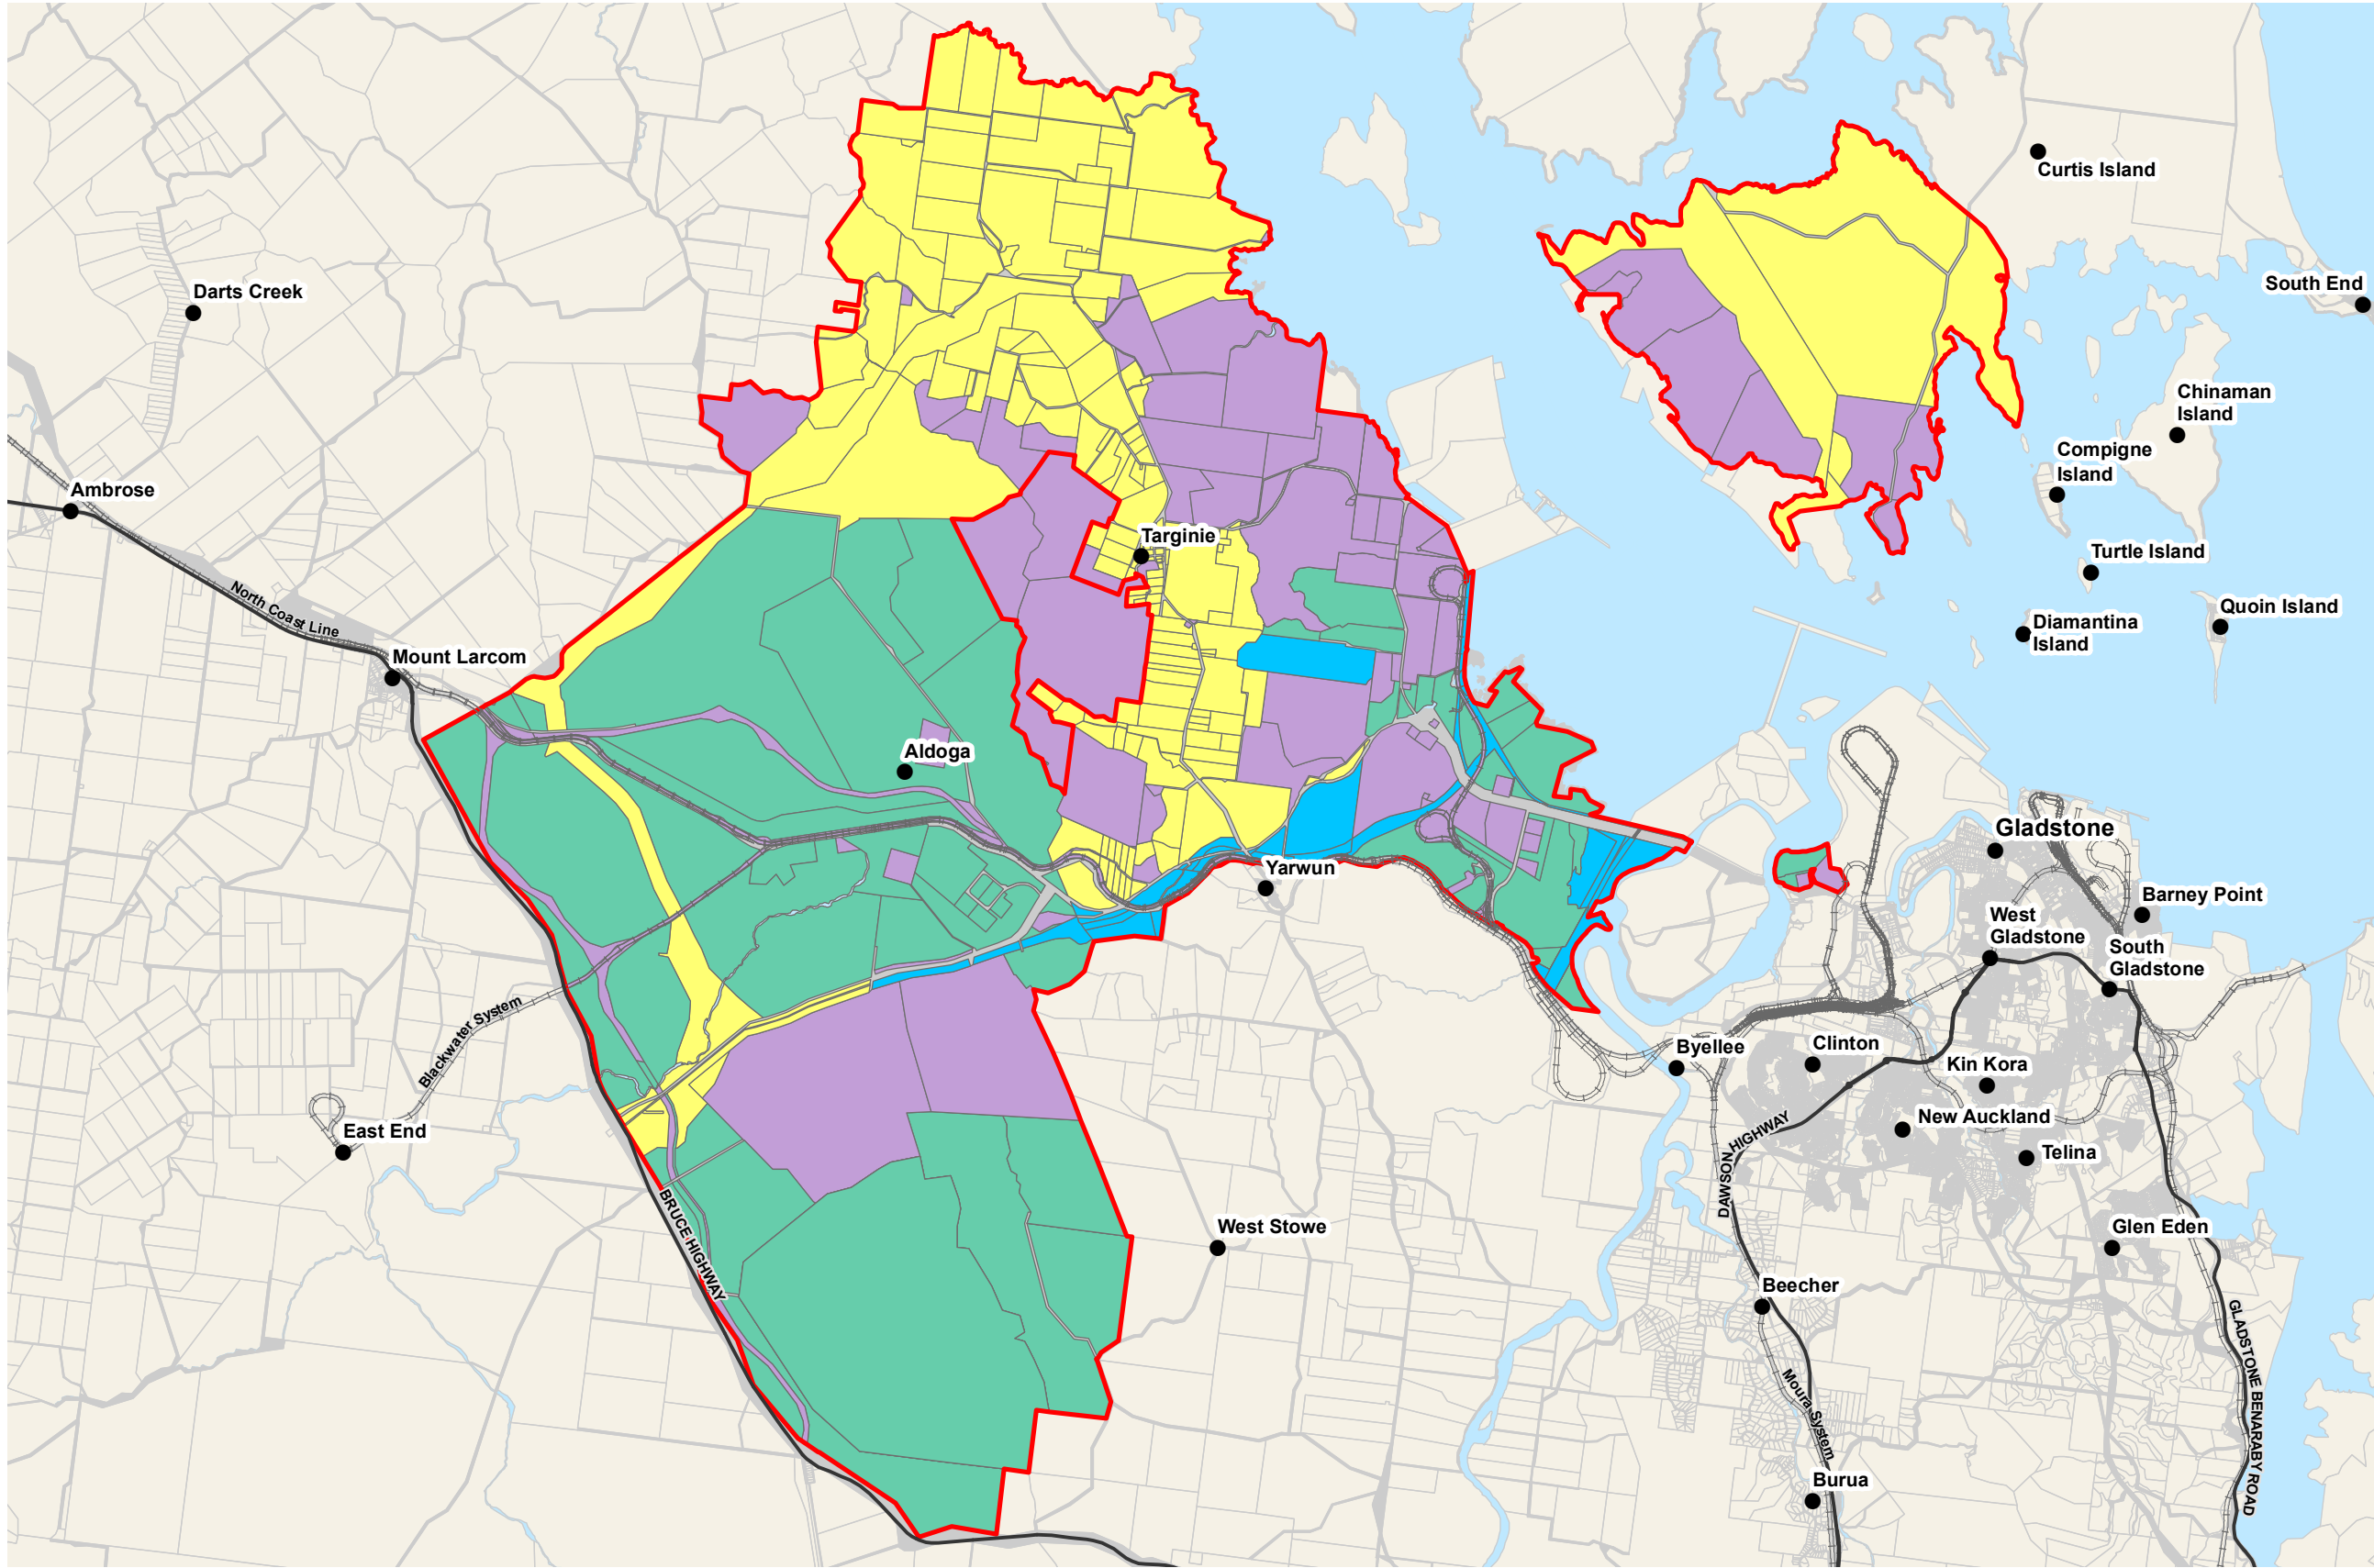

Gladstone State Development Area Land Ownership

Legend

Land ownership (QVAS April 2022)

- Land owned by Gladstone Ports Corporation Ltd
- Land owned by the Minister for Economic Development Queensland
- Land owned/managed by the Coordinator-General
- Other land owners

- Gladstone State Development Area boundary
- Property boundary (April 2022)
- Road casements
- Rivers/water bodies
- Major roads
- Existing railways
- Localities

Map Size: A3
 Coordinate System: GDA 1994 MGA Zone 56
 Projection: Transverse Mercator
 Datum: GDA 1994

Map produced by the Department of State Development, Infrastructure, Local Government and Planning Spatial Services Unit, 14/04/2022