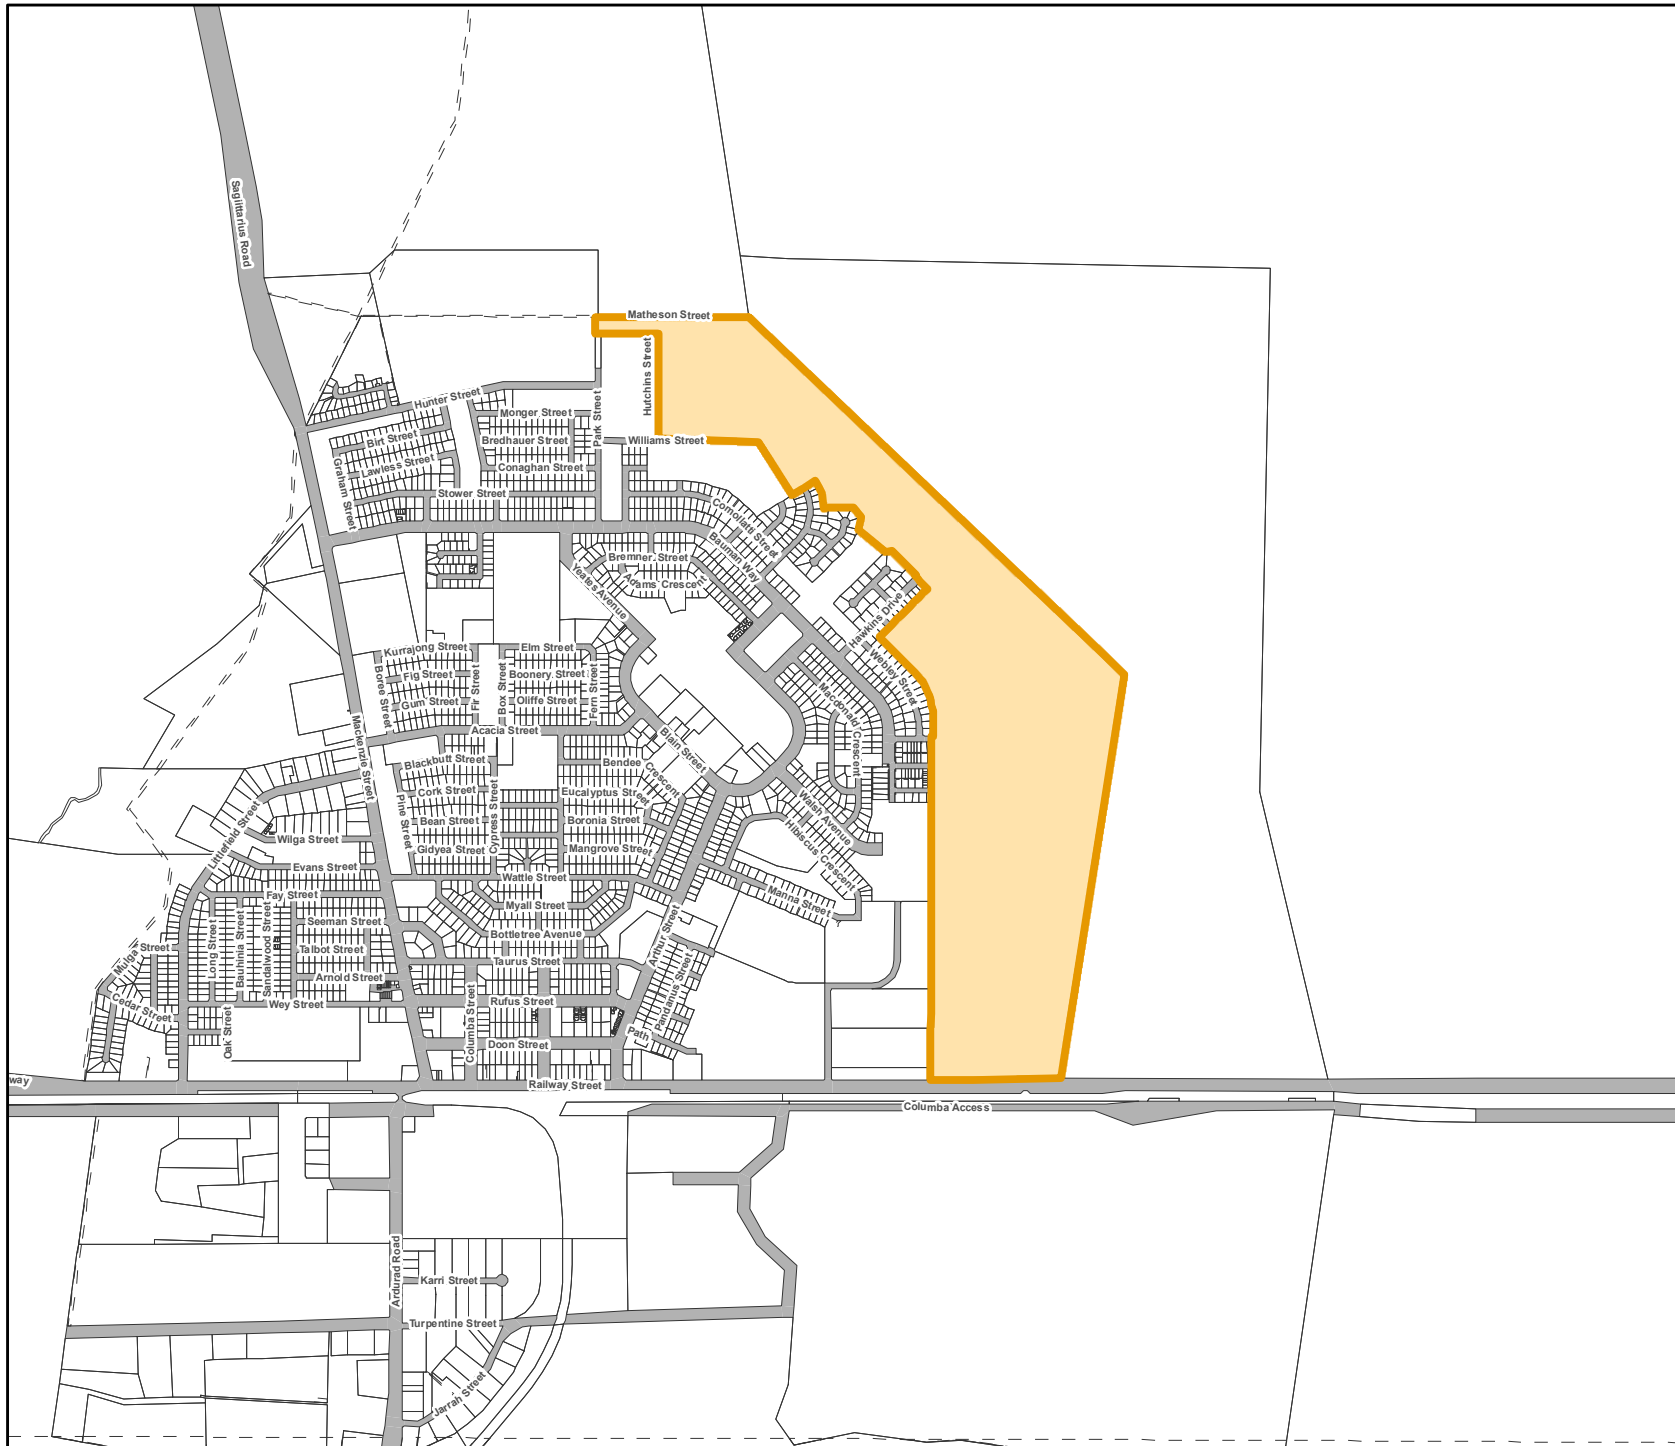

Map No: PDA 2 - Blackwater East Priority Development Area

Declared by Regulation on: 21/06/2013

Key

Blackwater East PDA

Cadastrre

Parcel Boundaries

Easements

Road Dedications

Source: Department of Natural Resource Management and Mines: Digital Cadastre Database: April 2013.

Map generated by Spatial Services Branch of the Department of State Development, Infrastructure and Planning, 12/01/2015

**Queensland
Government**