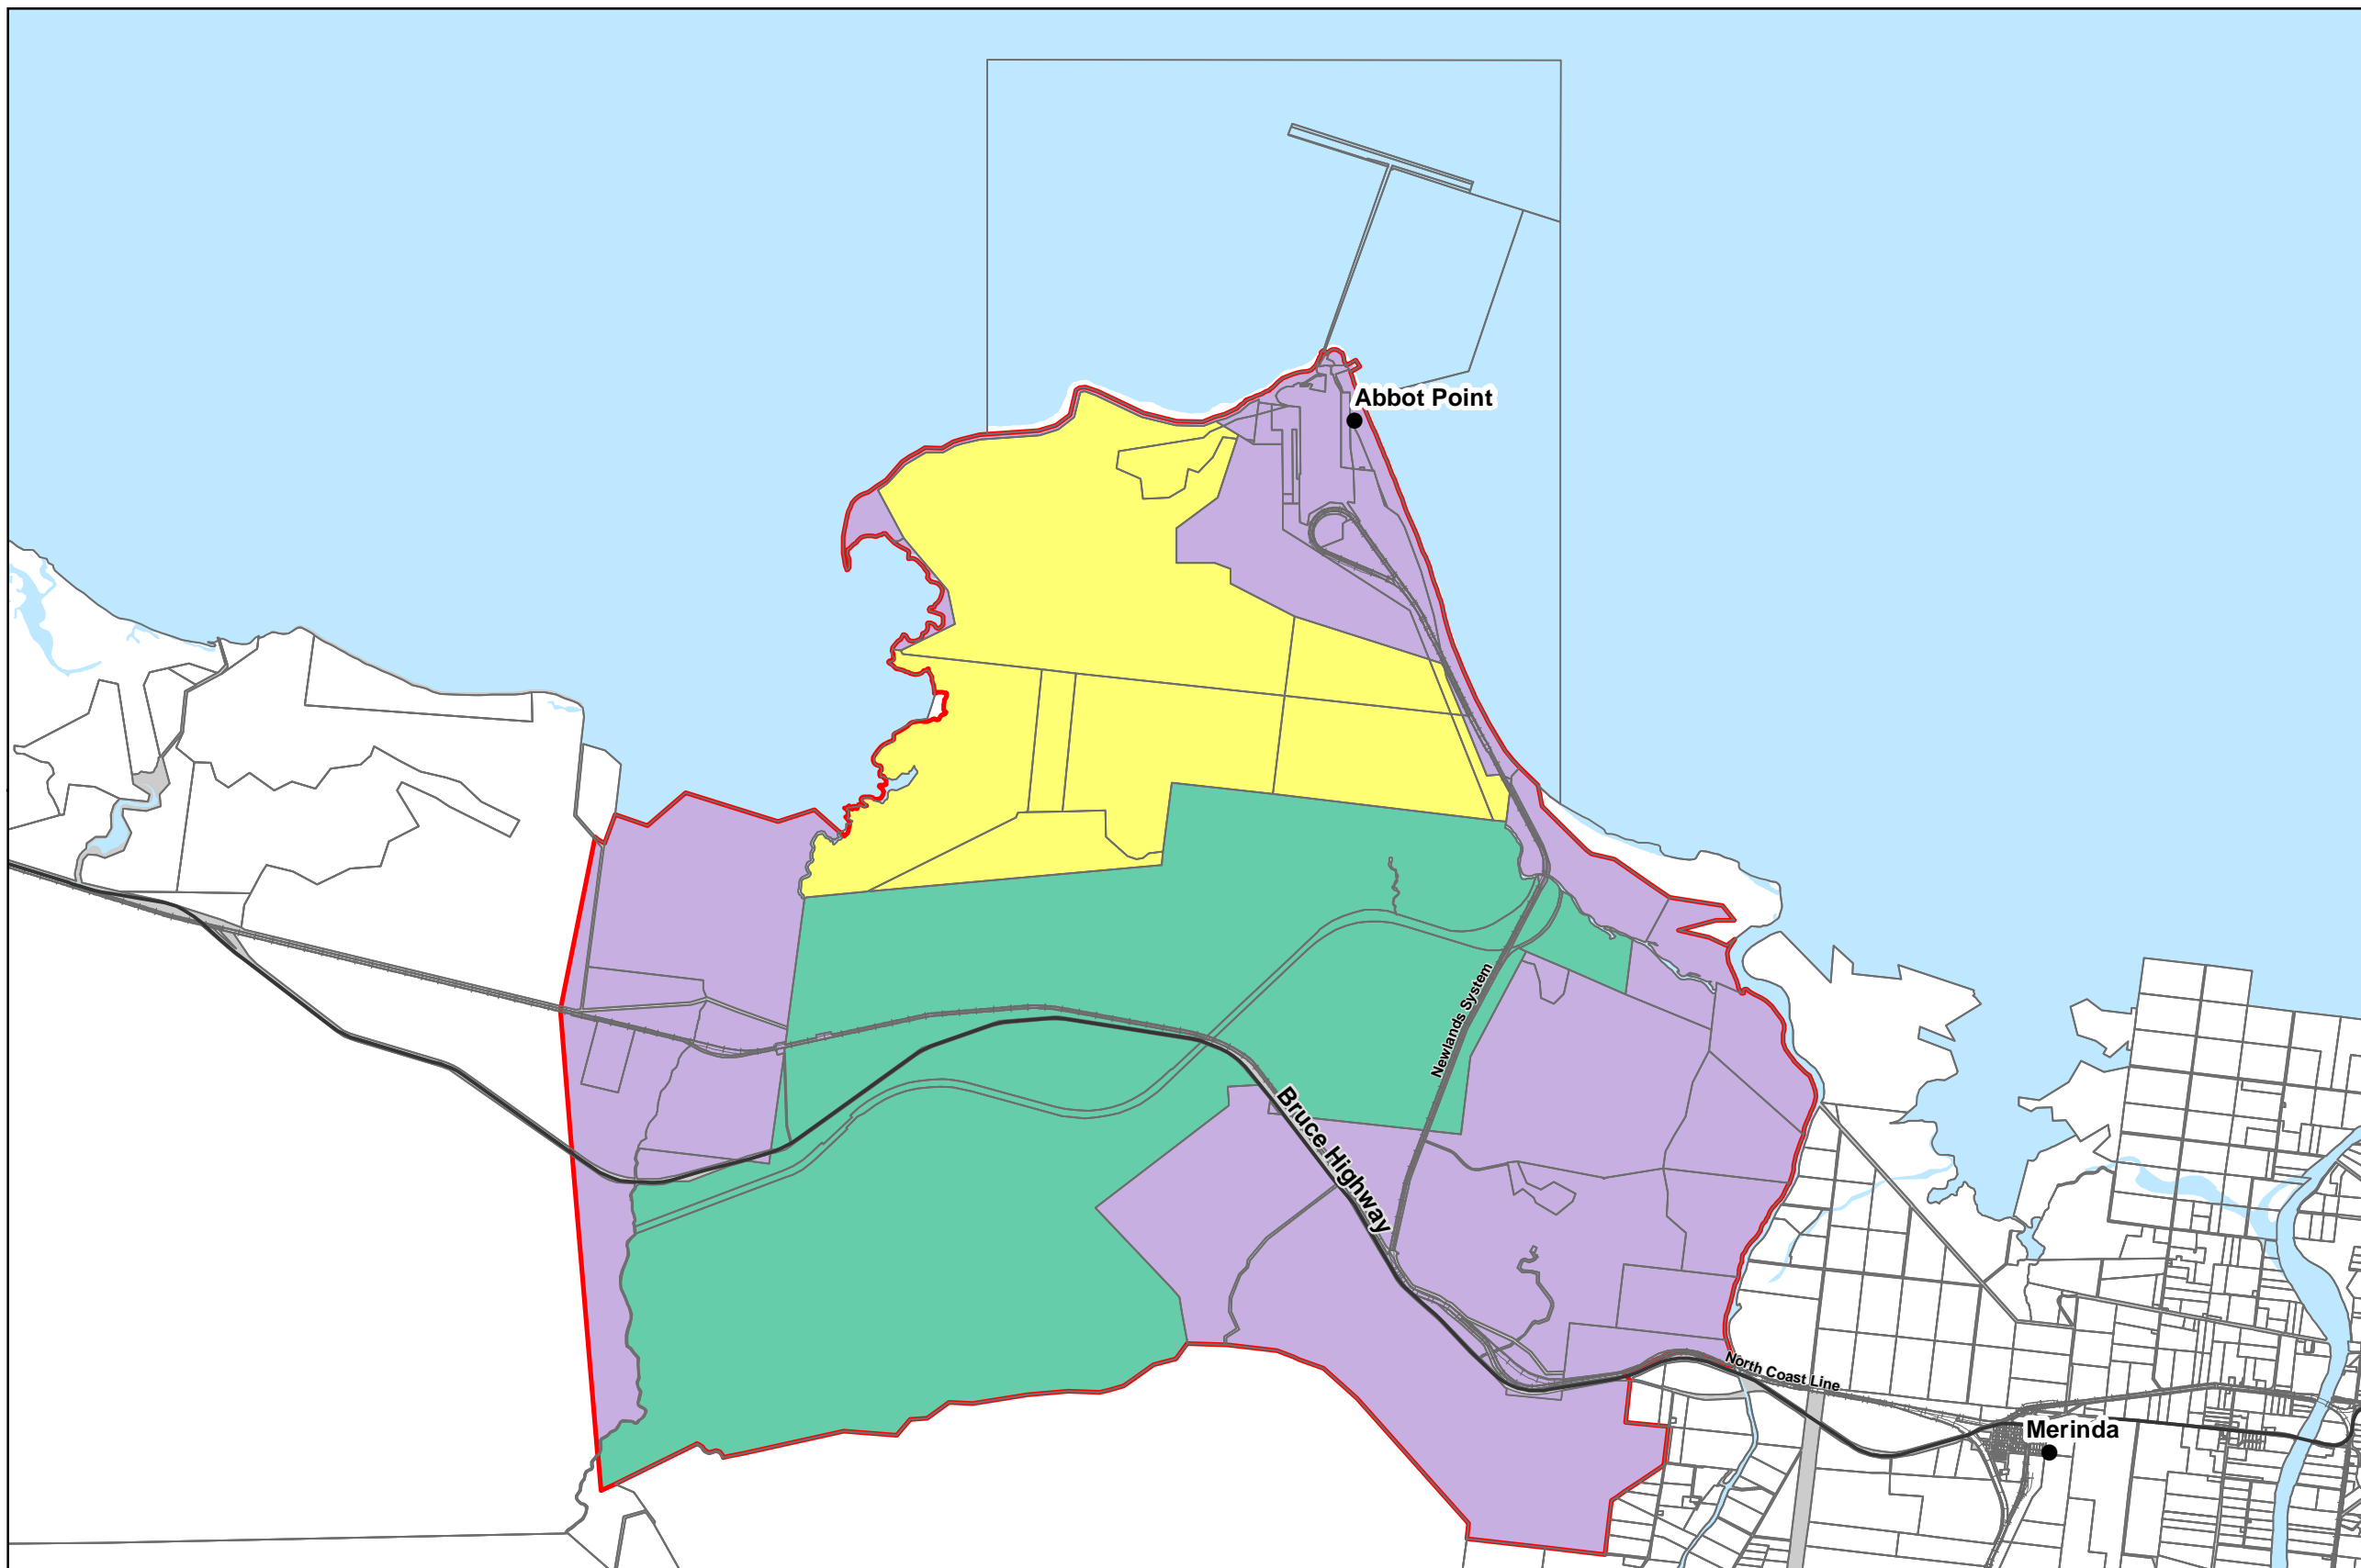

# Abbot Point State Development Area Land Ownership

## Legend

- Abbot Point State Development Area boundary
- Land ownership (QVAS June 2019)**
- Land owned/managed by the Coordinator-General
- Land owned by the Minister for Economic Development Queensland
- Other land owners
- Property boundary
- Road casements
- Rivers/water bodies
- Major roads
- Existing railways
- Localities

Map produced by the Department of State Development  
Spatial Services Unit, 27/06/2019