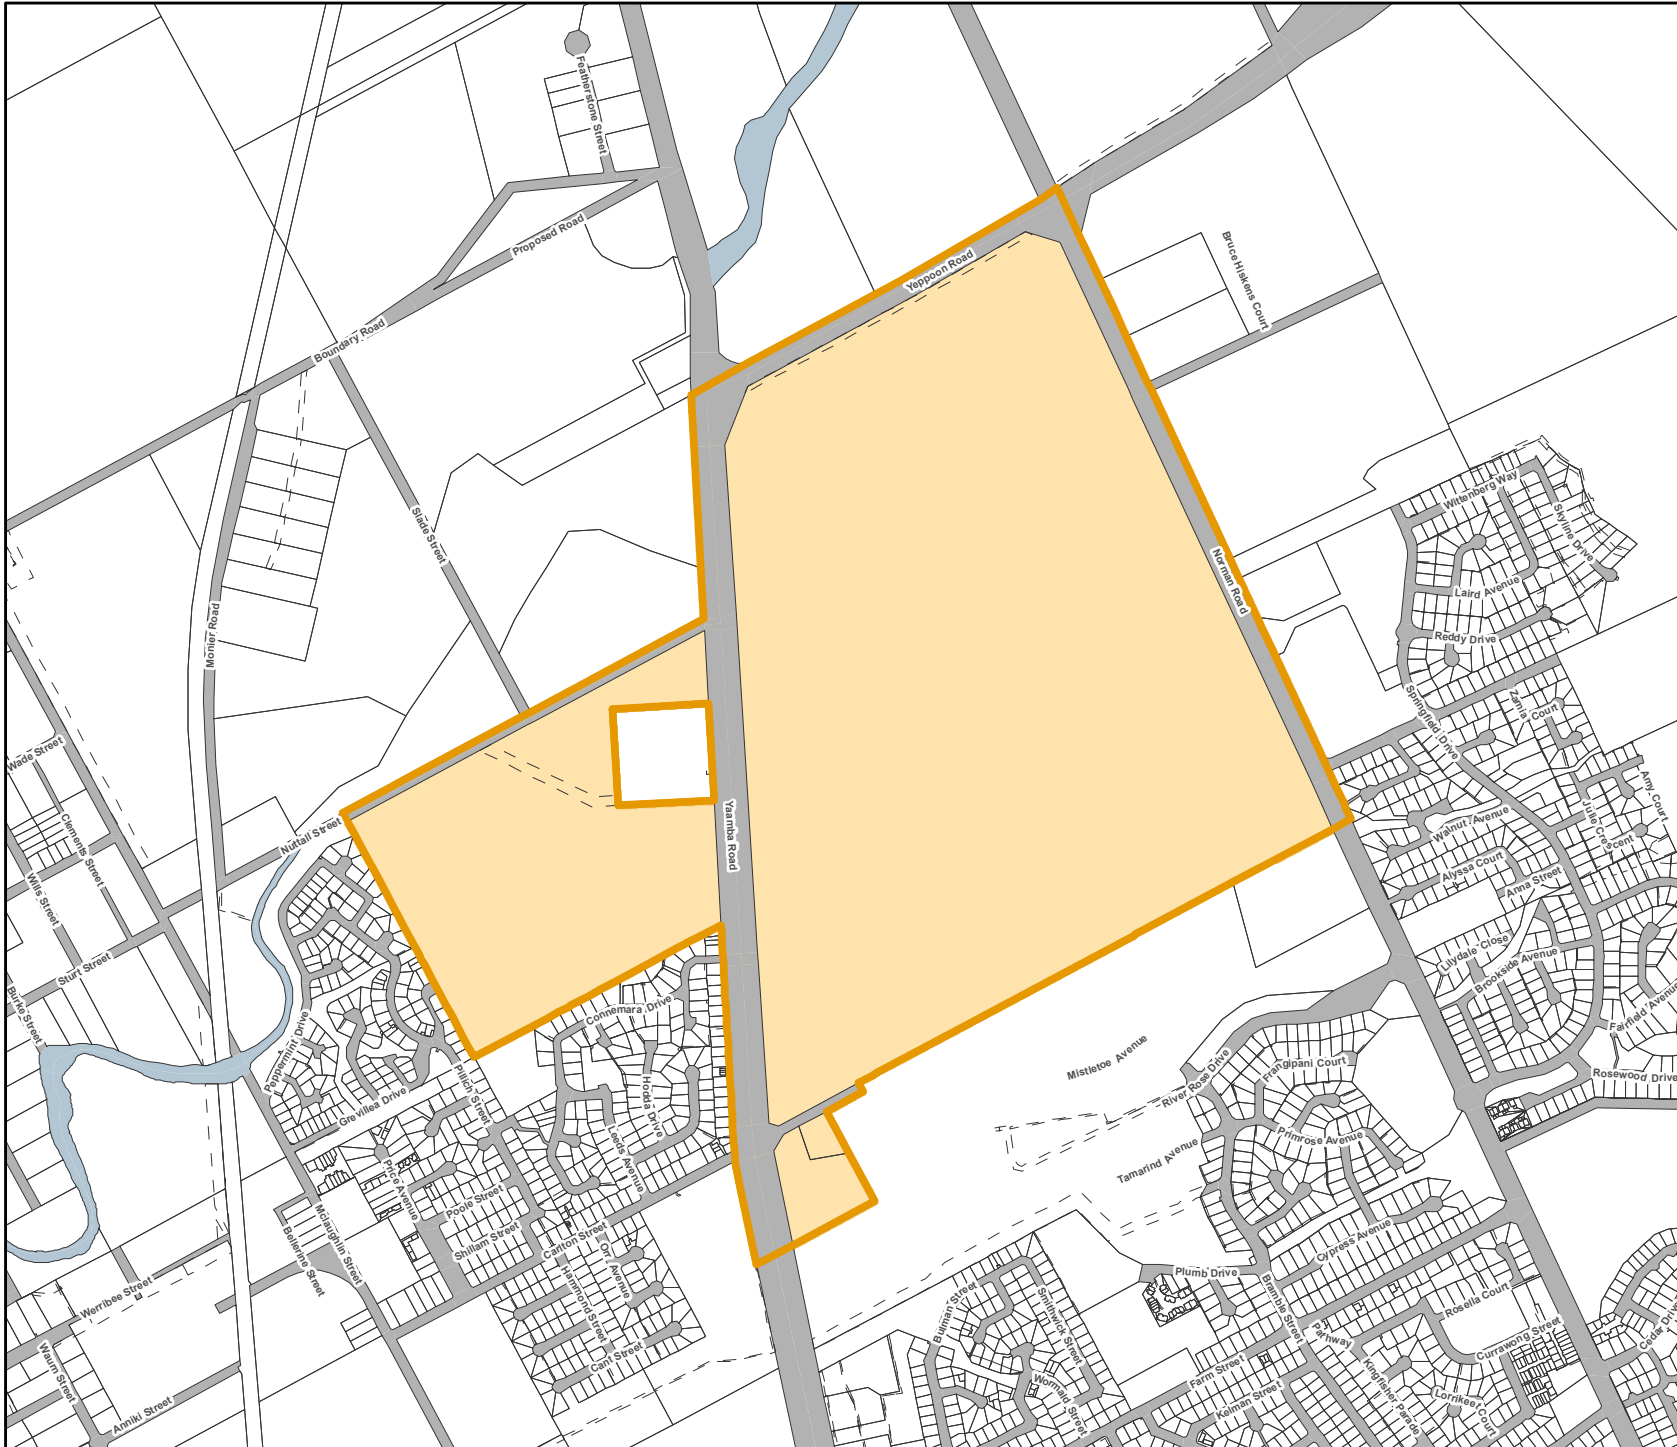

Map No: UDA 17 -
Central Queensland University
Rockhampton
Urban Development Area
 Declared by Regulation on: 09/12/2011

- Key**
- Rockhampton CQU PDA
 - Cadastre**
 - Parcel Boundary
 - Easements
 - Road Dedications
 - Waterbody

Source: Department of Natural Resource Management and Mines: Digital Cadastre Database: 2011.

Map generated by Spatial Services Branch of the Department of State Development, Infrastructure and Planning, 12/01/2015