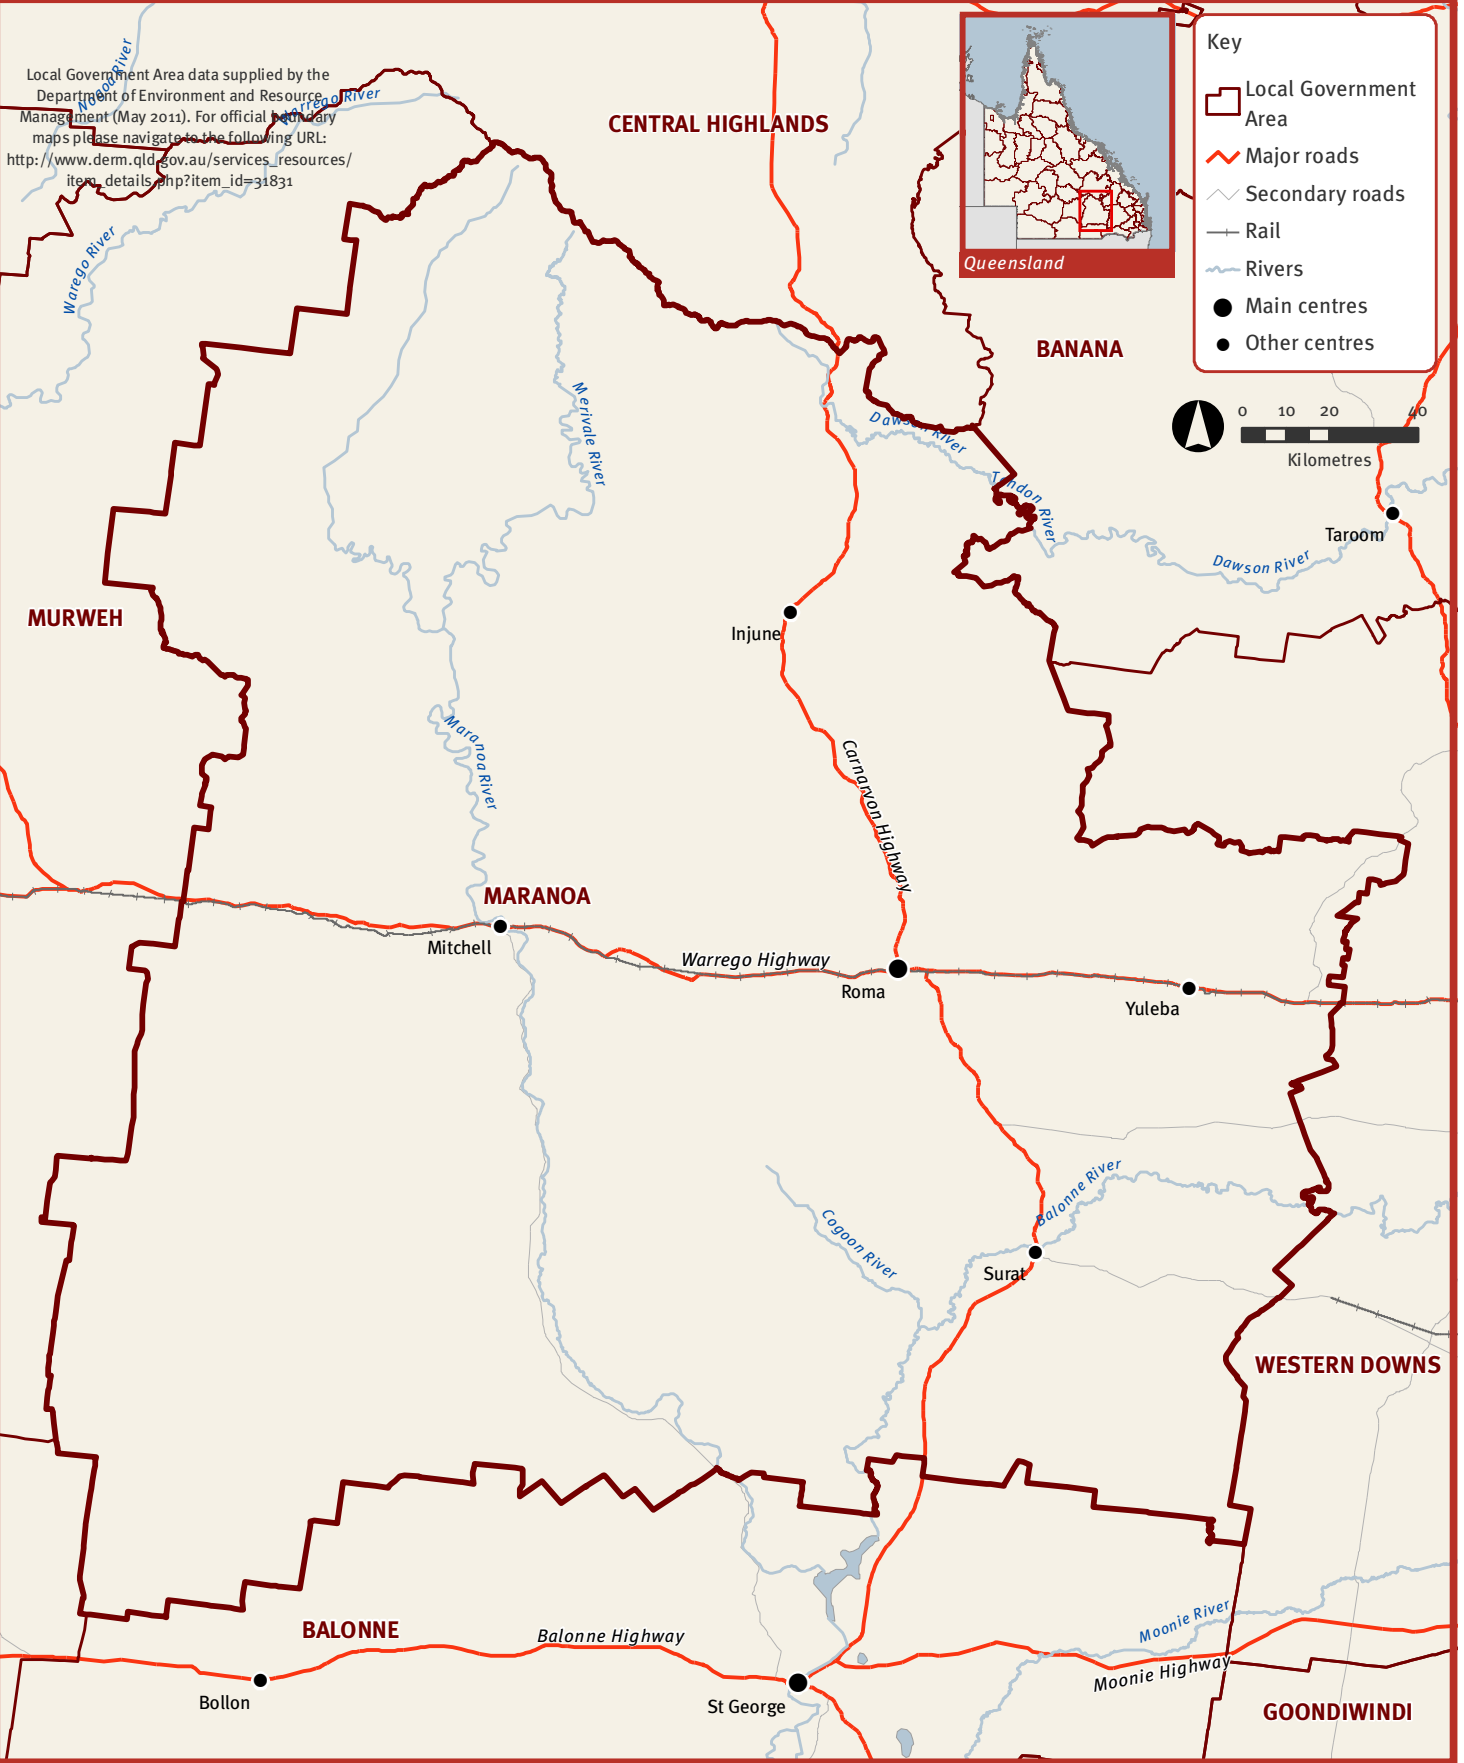

# MARANOA

Map Produced by the Department of Local Government and Planning  
Spatial Services Unit  
2011

Local Government Area data supplied by the Department of Environment and Resource Management (May 2011). For official boundary maps please navigate to the following URL: [http://www.dem.qld.gov.au/services\\_resources/item\\_details.php?item\\_id=31831](http://www.dem.qld.gov.au/services_resources/item_details.php?item_id=31831)