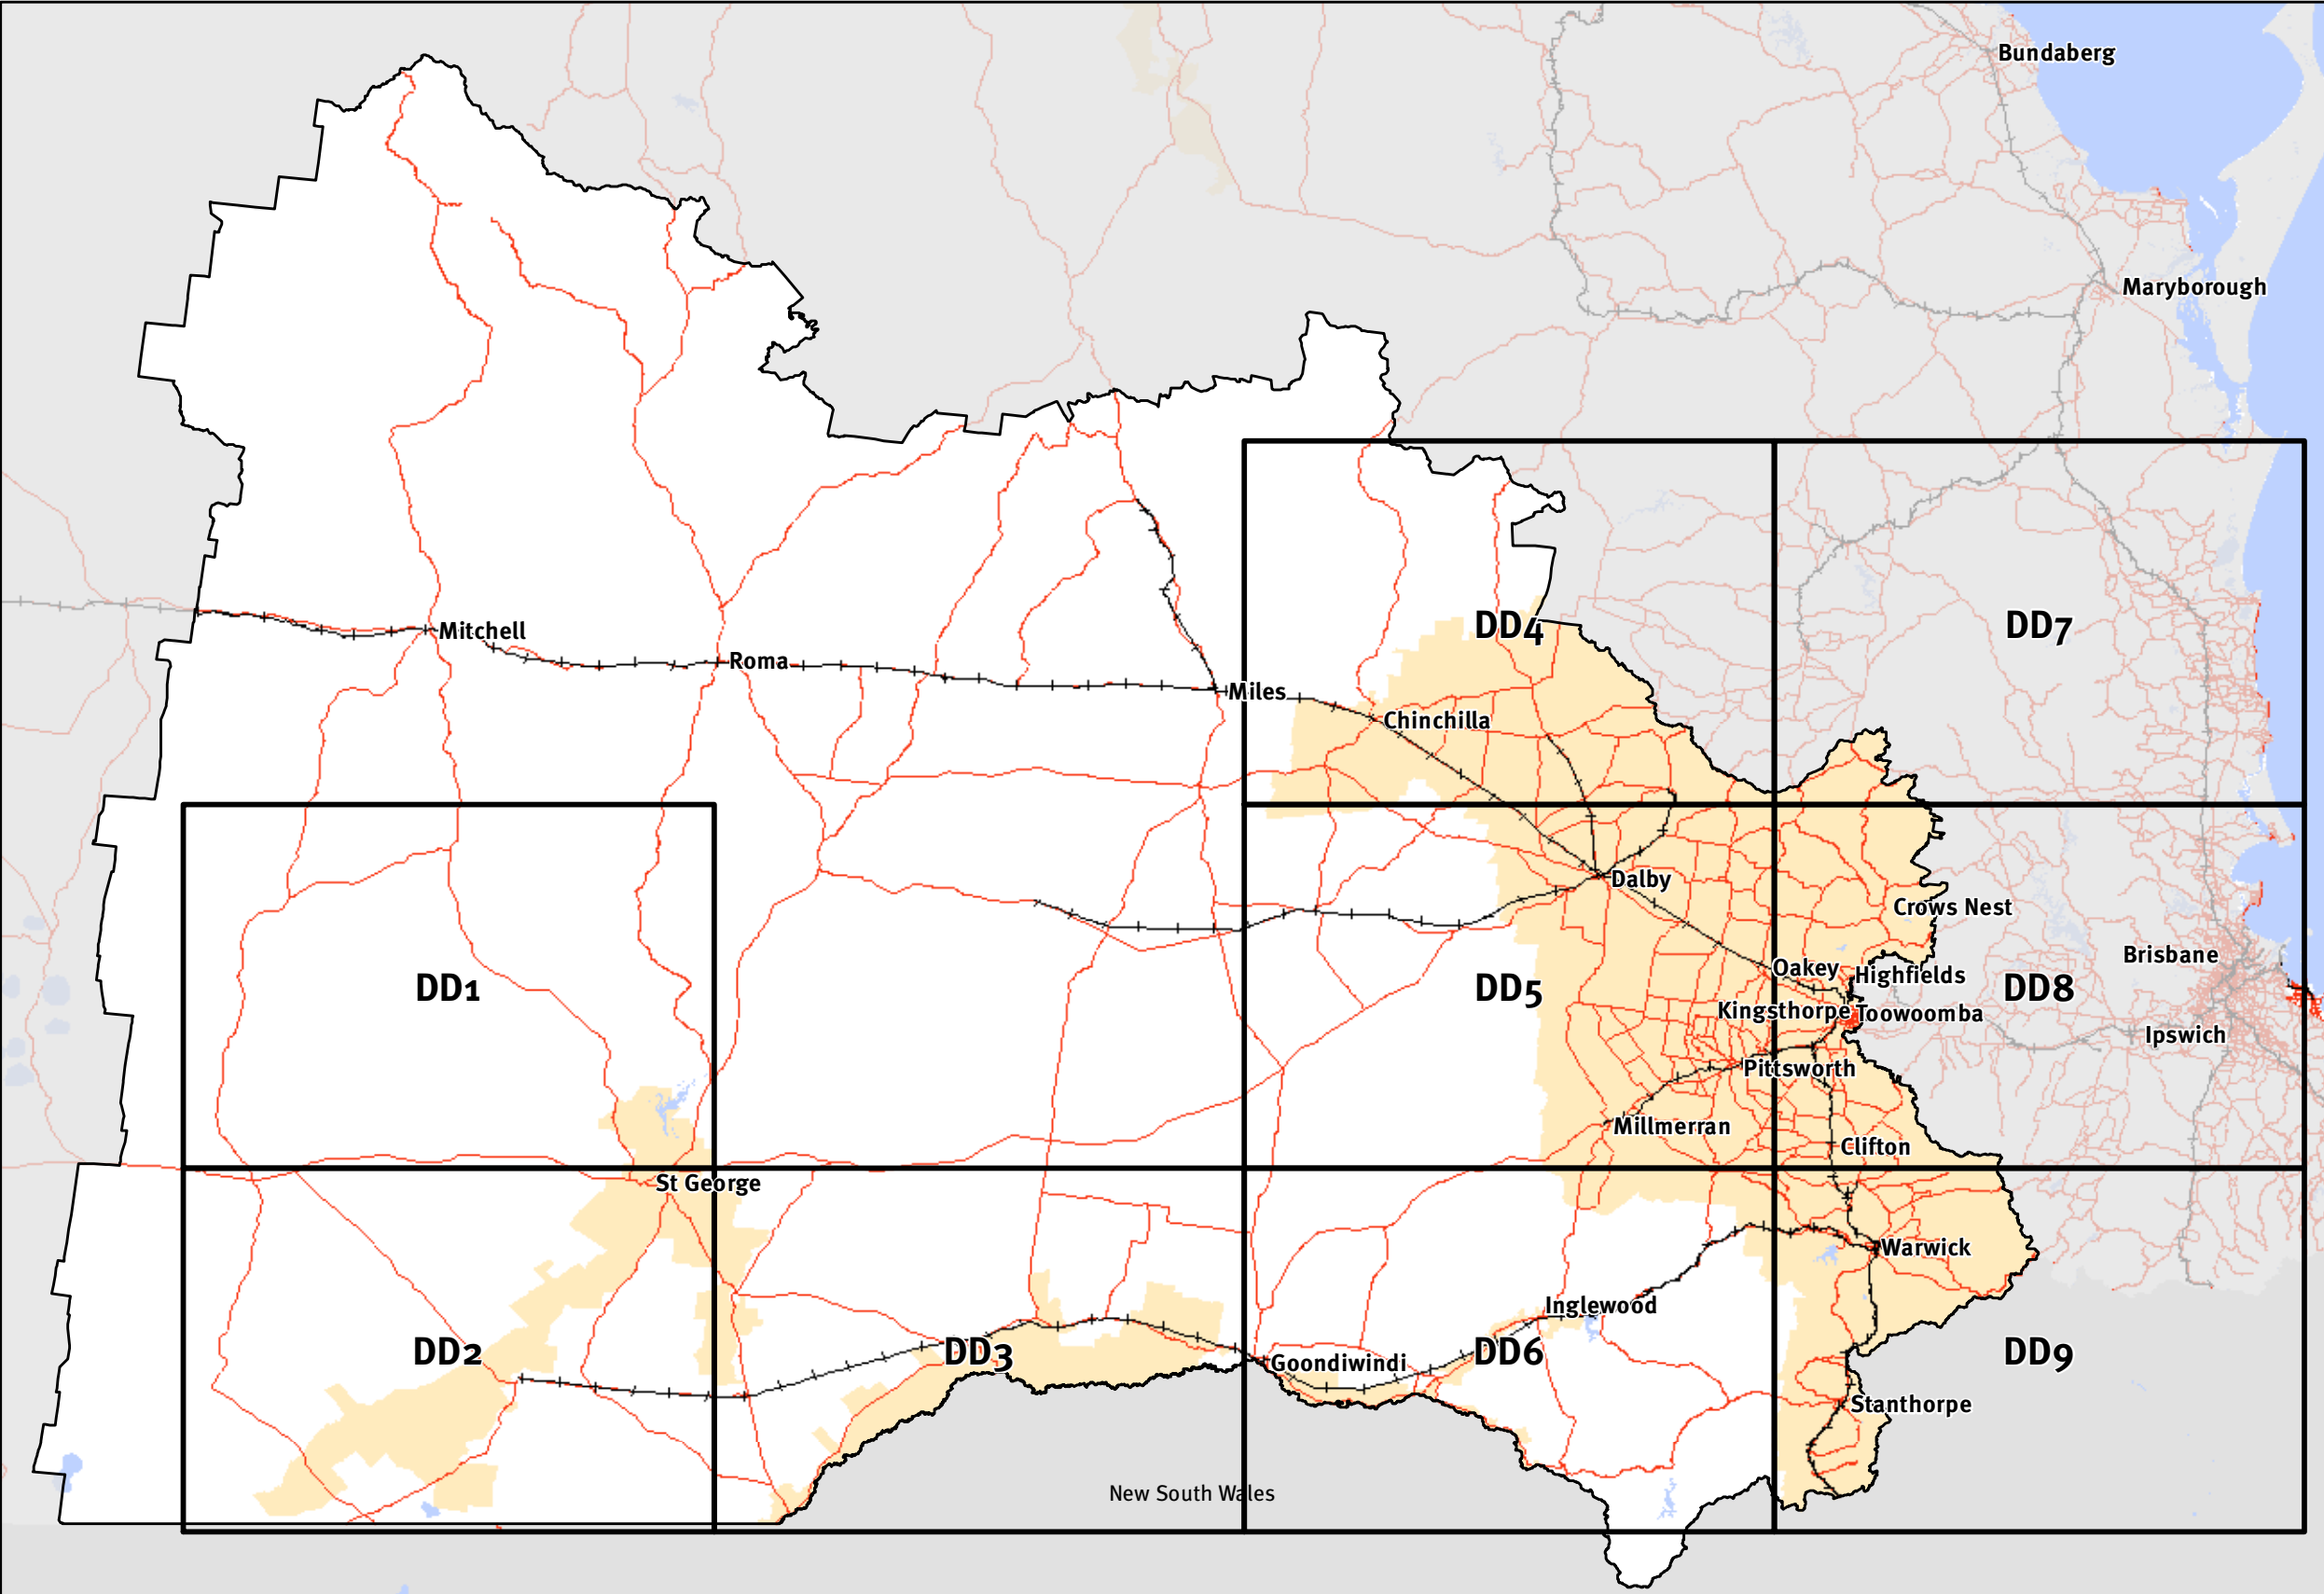

# Priority Agricultural Areas - Darling Downs - Index

- Legend**
- Railway
  - Regional Plans boundary
  - Lake and dam
  - Priority Agricultural Area

To the extent permitted by law, The Department of State Development, Infrastructure and Planning gives no warranty in relation to the material or information contained in this data (including accuracy, reliability, completeness or suitability) and accepts no liability (including without limitation, liability in negligence) for any loss, damage or costs (including indirect or consequential damage) relating to any use of the material or information contained in this Data; and responsibility or liability for any loss or damage arising from its use.