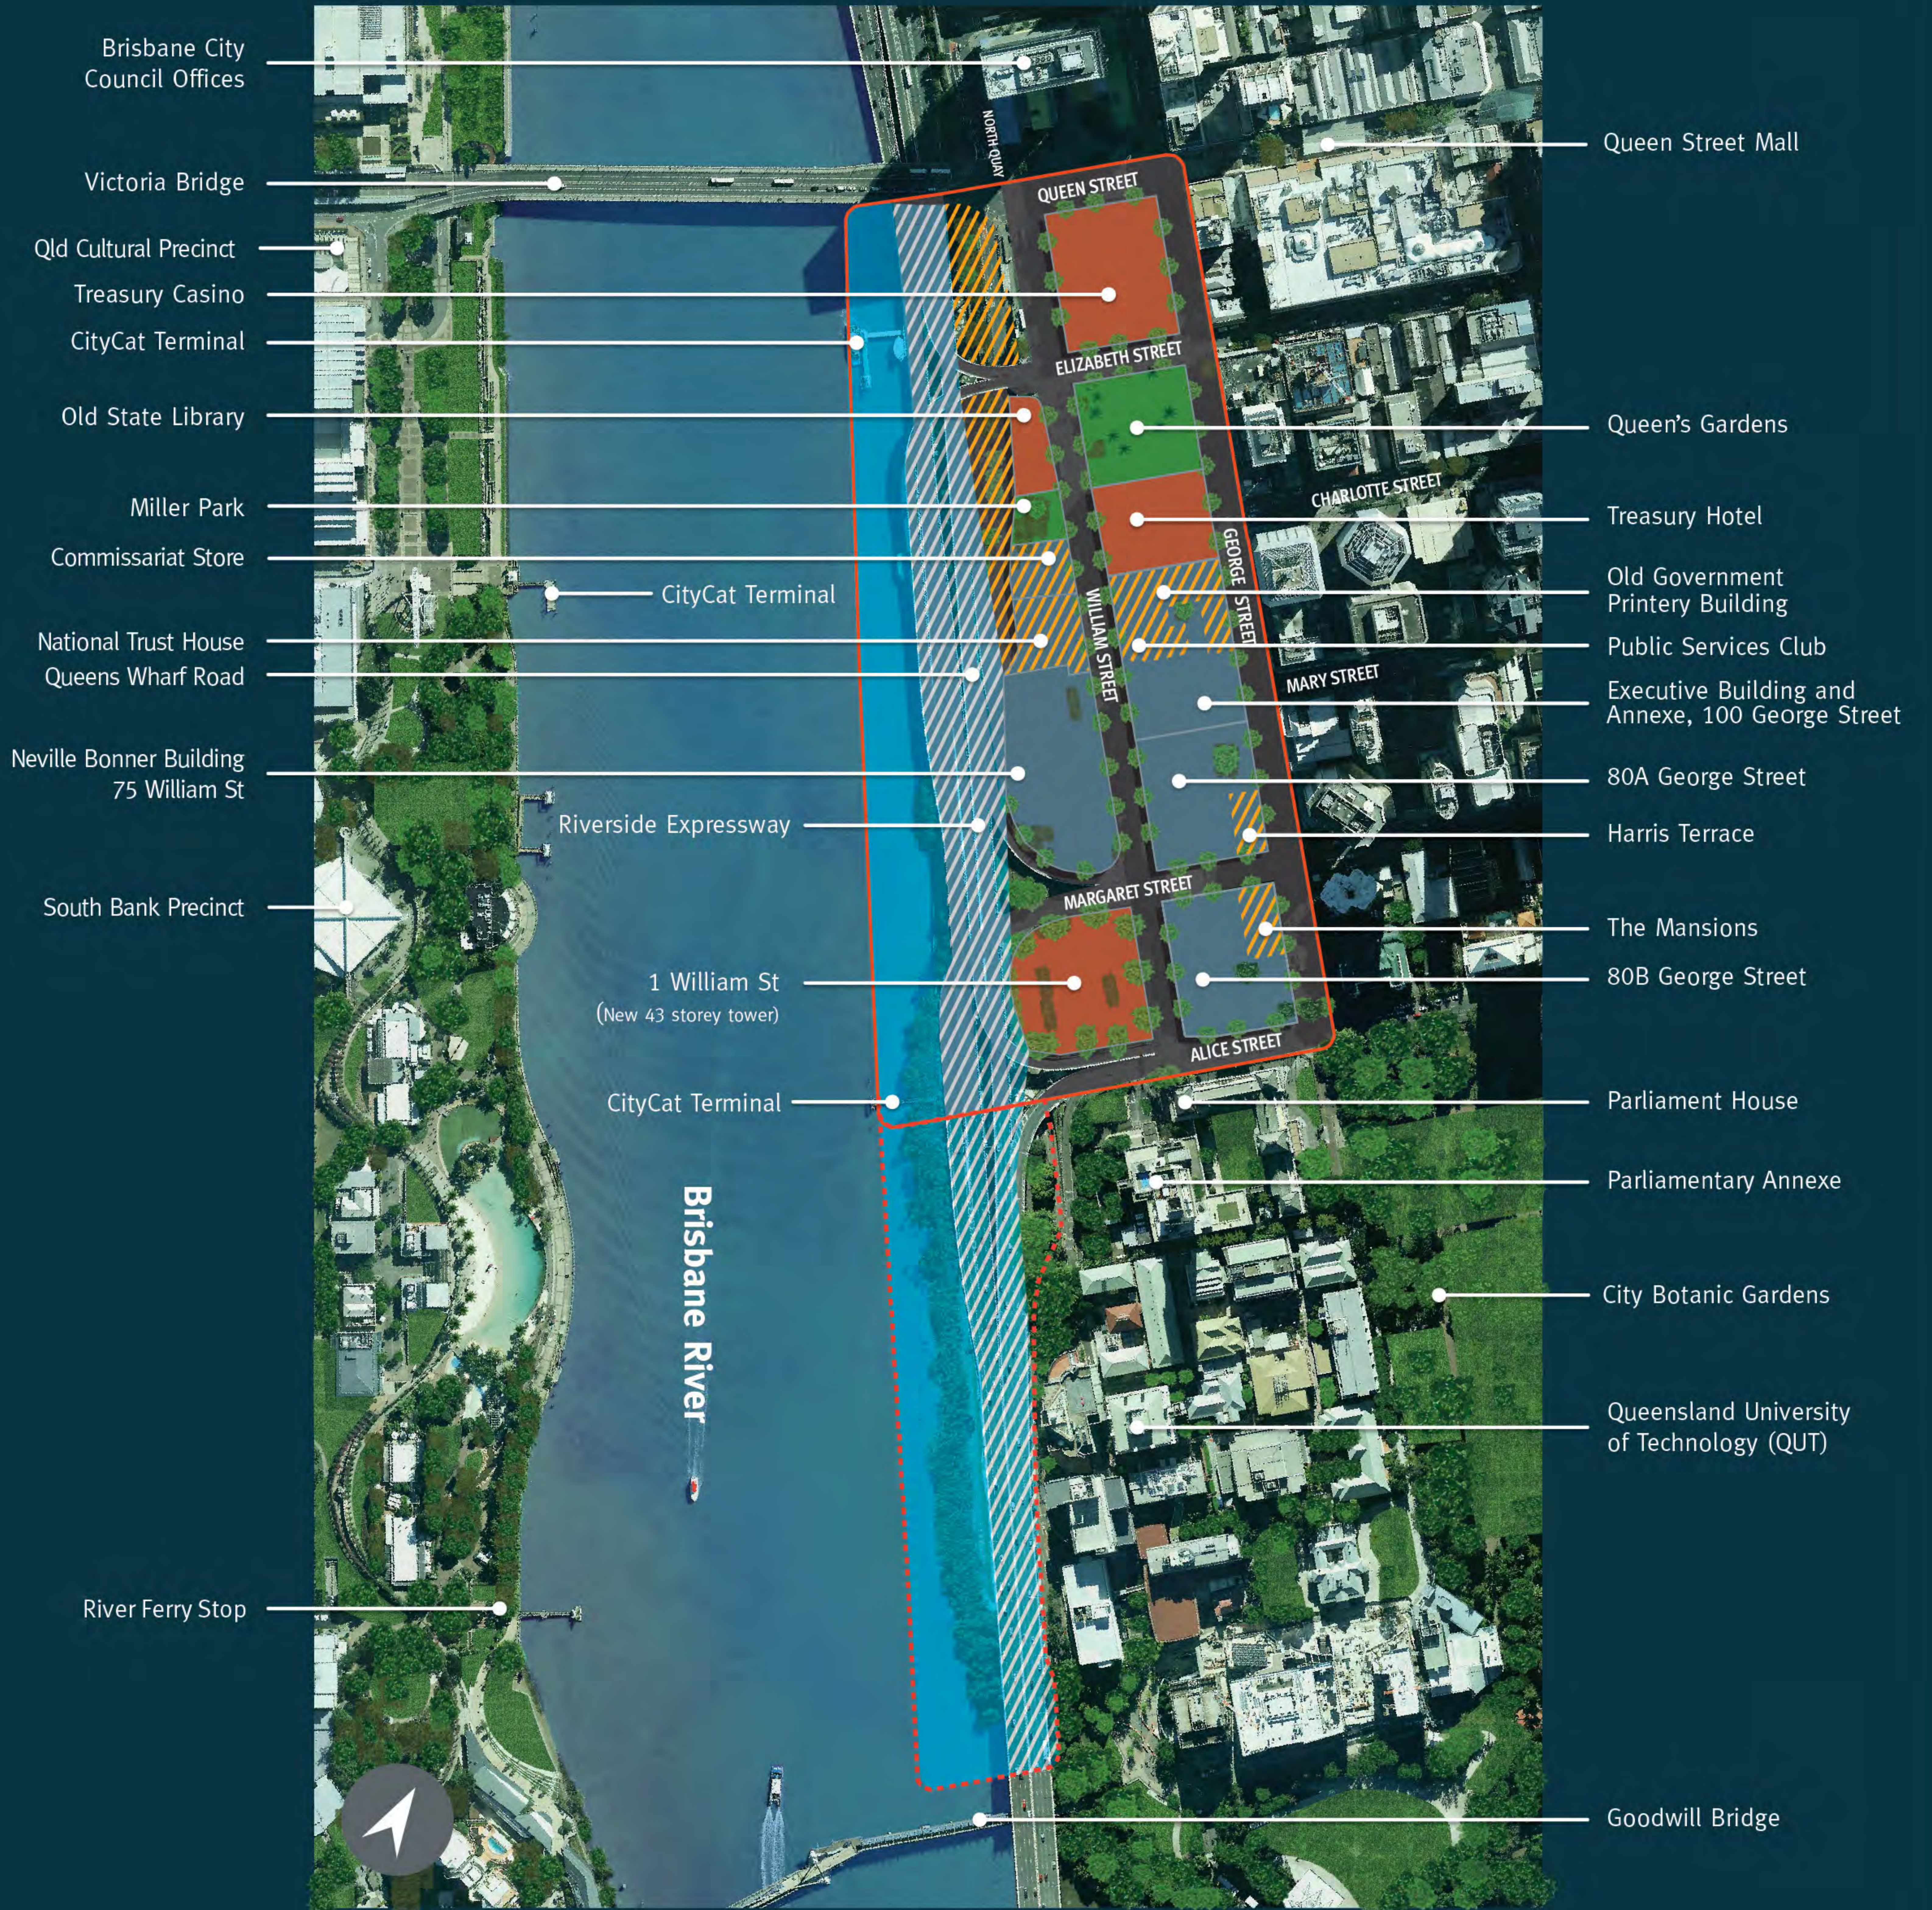

# QUEEN'S WHARF BRISBANE

## Legend

- Queen's Wharf Precinct
- Subject to existing long-term lease
- Option area
- Primary Redevelopment Area
- Heritage Infill – Adaptive Reuse
- Waterfront Uses
- Cadastral parcels (Parkland)